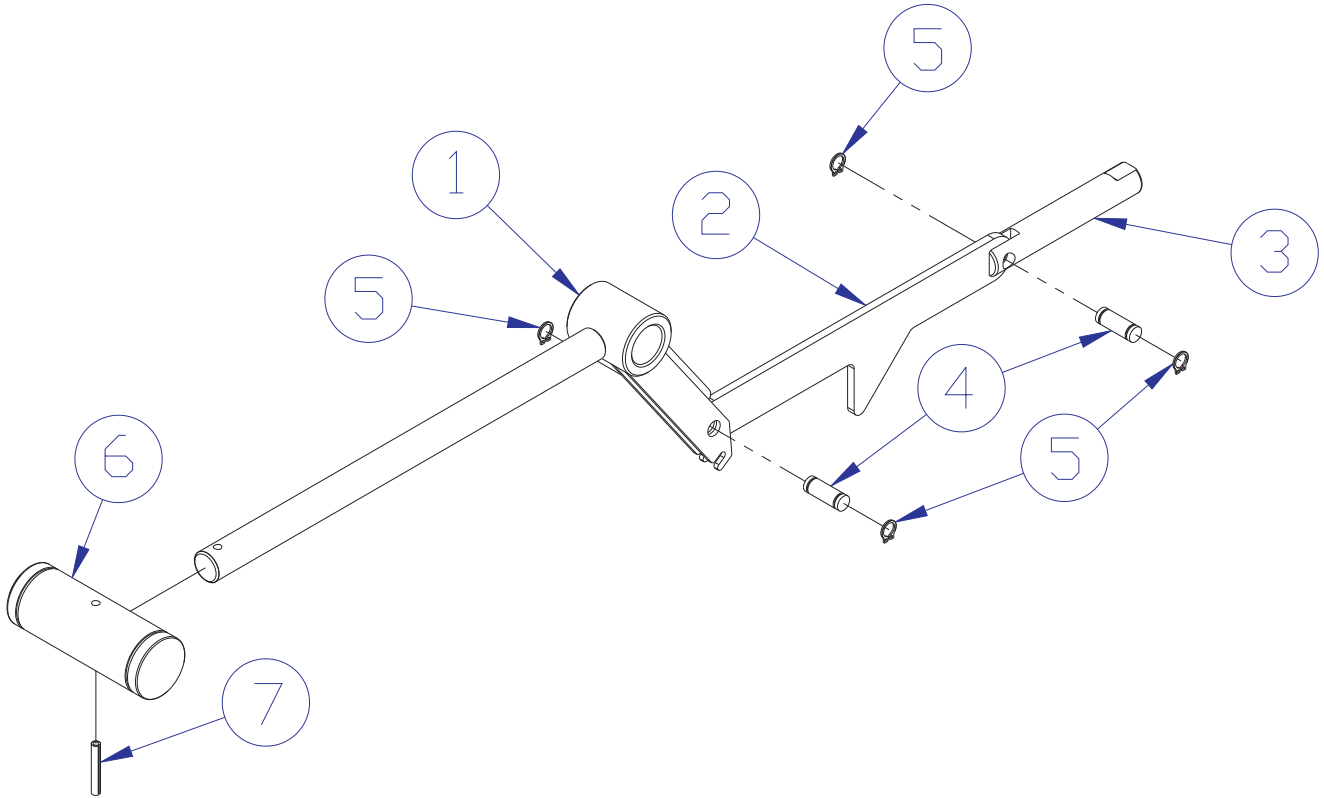

FZAB ABDOMINAL FZAB ADJUSTER HANDLE ASSEMBLY - 7778101

ITEM NO	QTY	PART NO	DESCRIPTION
1	1	7777695	WLDMT, FZAB ADJ HANDLE SHADOW GRAY
2	1	7331801	LINK, ADJUSTER
3	1	7331601	PIN, INDEX
4	2	7407501	PIN, LINK
5	4	3232401	RING, RETAINING, EXTERNAL
6	1	7287901	HANDLE, ADJUSTER
7	1	3110010	ROLL PIN, 1/8 X 7/8